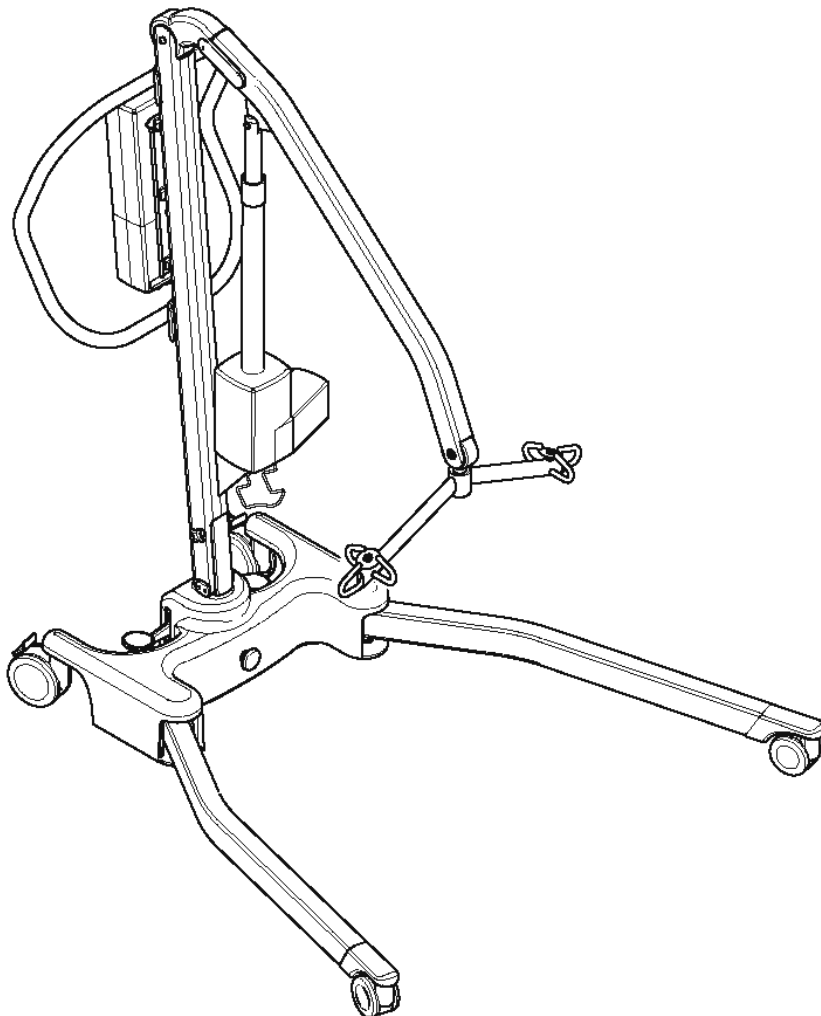

## Oxford<sup>®</sup> Advance

NO	PART NUMBER	DESCRIPTION	QTY
1	0Y0066	100mm rear castor (braked)	2
2	0Y0109	75mm front castor (non-braked)	2
3	0Y0033	Mast extrusion (inc. labels)	1
4	0Y0034	Boom extrusion (inc. boom end caps and labels, except product name decal)	1
5	0Y0035	Push handle assembly (inc. fixings)	1
6	0Y0036	Casted boom to mast pivot joint (inc. connection bolts/fixings/spacers)	1
7	0Y0037	Spreader bar assembly complete (6-point)	1
8	0Y0309	Spreader bar / cradle quick release pin kit	1
9	0Y0379	Spreader bar washer and o-ring spares kit	1
10	0Y0038	Base assembly (inc. base casting, bottom plate, welded post & labels, not internal parts - excluding fixings)	1
11	0Y0039	Left leg extrusion (inc. fixings)	1
12	0Y0040	Right leg extrusion (inc. fixings)	1
13	39001367	Control box (Smart™ Monitor)	1
	0Y0110	Control box (Standard)	1
14	0Y0067	Battery pack	1
15	39001202	User handset (Smart™ Monitor only)	1
	0Y0111	User handset (Standard control box)	1
-	39001368	Calibration handset (Smart™ Monitor only) (not shown)	1
-	39001369	Actuator reset handset (Smart™ Monitor only) (not shown)	1
16	39001315	Smart™ Monitor retrofit kit (inc. control box, battery and user handset)	1
17	0Y0053	Charger and stand assembly (without charger lead)	1
18	0Y0071	Charger lead (UK)	1
19	0Y0072	Charger lead (EU)	1
20	0Y0031	Actuator - 350mm stroke (inc. location pins, sleeves, washers, circlips and labels)	1
21	0Y0069	Battery and controller bracket (inc. fixings)	1
22	0Y0041	Foot pedal mechanism complete	1
23	0Y0042	Foot push pad assembly complete	2
24	0Y0108	Boom to mast pivot plastic caps	2
25	0Y0045	Front castor leg inserts including fixings (plastic)	2
26	0Y0046	Knob kit (inc. mast tightening knob, elastic leg restraint and leg disengage handle)	1
27	0Y0047	Fixings kit (all bolts, screws and fixings)	1
28	0Y0149	Actuator fixing kit	1
29	0Y0729	Boom end plastic cap	1
-	0Y0128	Castor tightening wrench	1
-	0Y0043	Decal set (exc. serial number labels) (not shown)	1
-	0Y0070	Handset clip (not shown)	2