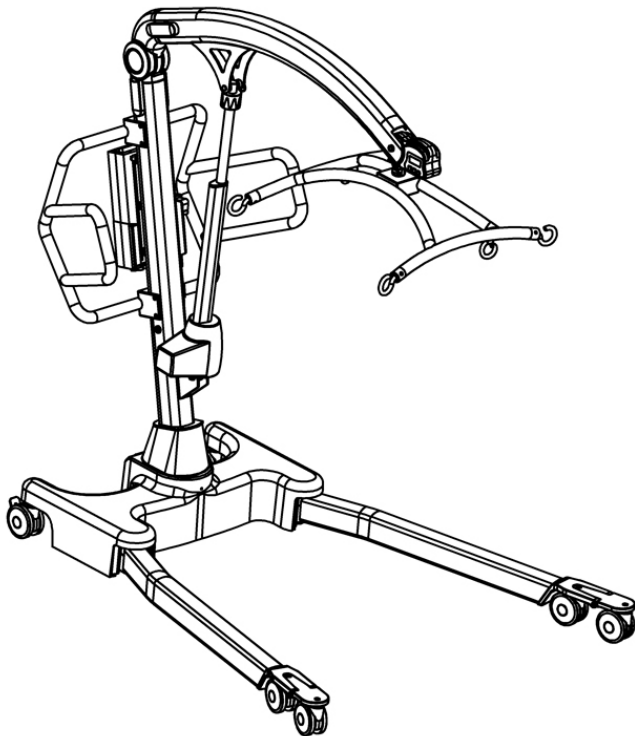

Parts Manual

Oxford® Calibre

NO	PART NUMBER	DESCRIPTION	QTY
1	0Y0066	100mm rear castor (braked)	2
2	0Y0917	Straight line steering device	1
3	0Y0073	100mm front castor (non-braked) (including wrench)	2
4	0Y0871	Front castor bracket assembly (including castors & fixings)	1
5	0Y0889	Front castor bracket end caps	2
6	0Y0861	Mast extrusion (including decals)	1
7	0Y0863	Boom extrusion (including decals)	1
8	0Y0865	Push handle (including fixings)	1
9	0Y0866	Casted boom to mast pivot joint (including fixings)	1
10	0Y0867	Cradle assembly (no scale) (including decals)	1
11	OXF-SCALE-LP	Oxford scale - UK	1
	OXF-SCALE-LP-EU	Oxford scale - EU	1
12	0Y0868	Base assembly (including base casting, base plate & fixings)	1
13	0Y0890	Base plate	1
14	0Y0888	Base fixings kit	1
15	0Y0869	Left leg extrusion (including fixings)	1
16	0Y0870	Right leg extrusion (including fixings)	1
17	39001370	Control box (Smart™ Monitor)	1
	0Y0873	Control box (Standard)	1
18	0Y0067	Battery pack	1
19	39001309	User handset (Smart™ Monitor only)	1
	0Y0075	User handset (Standard control box)	1
-	39001368	Calibration handset (Smart™ Monitor only) (not shown)	1
-	39001369	Actuator reset handset (Smart™ Monitor only) (not shown)	1
20	39001316	Smart™ Monitor retrofit kit (inc. control box, battery and user handset)	1
21	0Y0053	Charger and stand assembly (exc. charger lead)	1
22	0Y0071	Charger lead (UK)	1
23	0Y0072	Charger lead (EU)	1
24	0Y0078	Foot push pad assembly	2
25	0Y0875	Actuator (including power lead - not shown)	1
-	0Y0893	Actuator power lead (not shown)	1
26	0Y0884	Actuator fixings kit (upper & lower)	1
27	0Y0069	Battery and controller bracket (inc. fixings)	1
28	0Y0877	Leg opening actuator (inc. fixings)	1
29	0Y0886	Leg pivot assembly - left hand	1
30	0Y0887	Leg pivot assembly - right hand	1
31	0Y0880	Pivot joint caps	2
32	0Y0882	Boom to mast pivot - plastic covers	2
33	0Y0883	Mast to mast pivot - plastic covers	2
34	0Y0885	Boom to scale quick-release pin kit	1
35	0Y0891	Boom end plastic caps - black	2
-	0Y0881	Fixings kit - complete (not shown)	1
-	0Y0892	Cradle wear washer kit (not shown)	1
-	0Y0894	Leg actuator limit switch (not shown)	2
-	0Y0878	Decal set (not shown)	1
-	0Y0128	Castor tightening wrench (not shown)	1